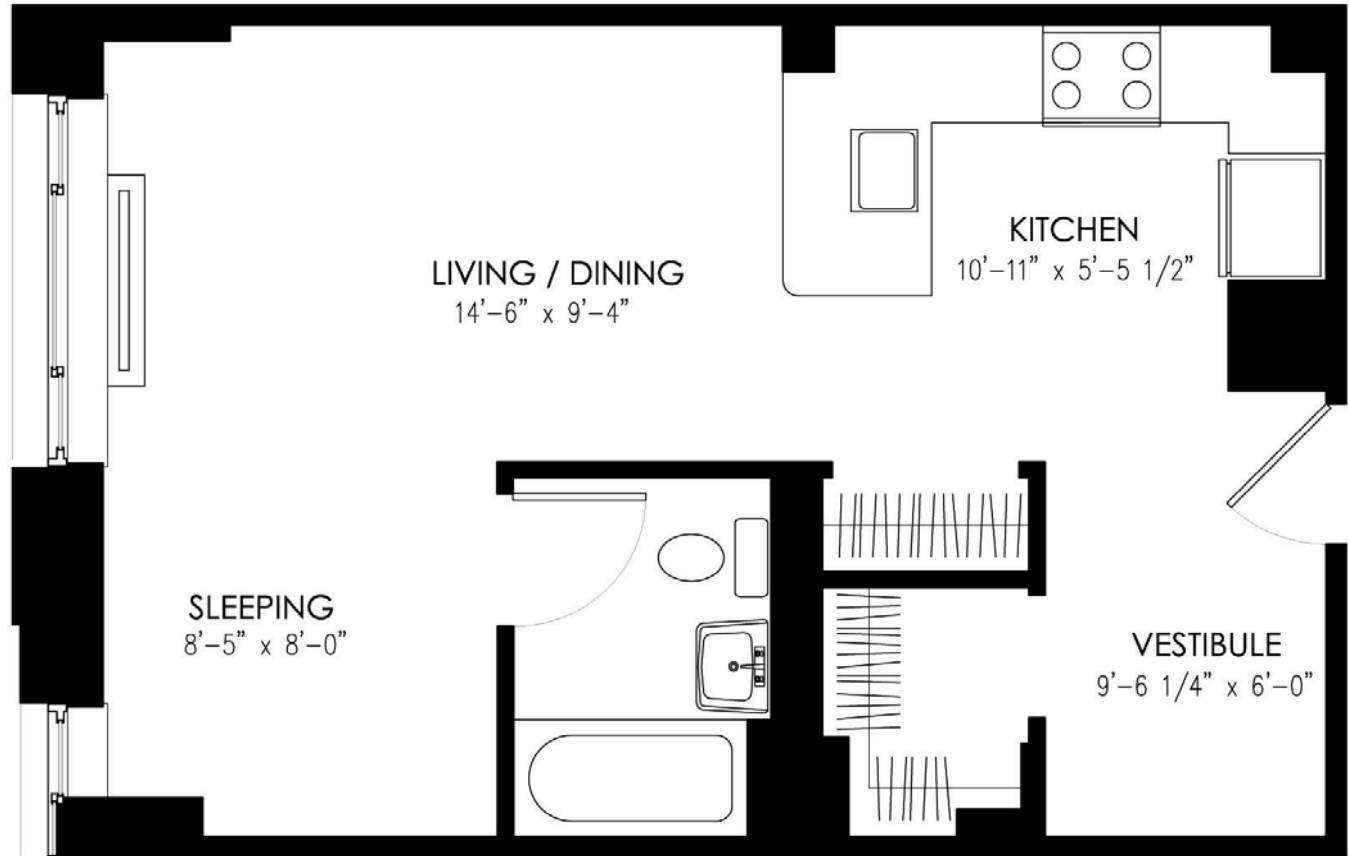

31

Alcove Studio

Floors 2 - Penthouse

- Vestibule / Office Area
- Breakfast Bar
- Stainless Steel Appliances
- Granite Countertops
- Walk-in & Customized Closets

All dimensions are approximate and subject to construction variances. Dimensions are maximum overall and subtract cutouts. Plans and dimensions may contain minor variations from floor to floor.